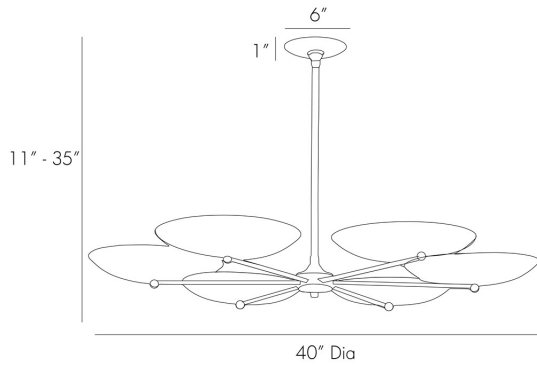

ARTERIORS

Griffith Chandelier

#89047

Delicate in nature, the Griffith Chandelier balances a severe bronze finish with an elegant antique brass frame. The bronze plates face upwards, diffusing the light and creating a warm, even glow. Approved for use in covered outdoor areas. Finish may vary. Additional pipe available (PIPE-101).

APPEARANCE

Top Coat/Sealant:	Yes
Canopy Finish:	Antique Brass
Canopy Material:	Steel
Installation Environment 1:	Contract Suitable
Appearance Finish:	Antique Brass
Finish 1:	Bronze
Finish 2:	Matte White
Primary Material:	Steel
Material 1:	Steel
Material 2:	Steel
Pipe/Chain Finish:	Antique Brass
Finish will vary:	No

SHADE

*Approved for New Zealand: Yes
 *Approved for Russian Federati: No
 *Approved for Saudi Arabia: Yes

Globe 1 Diameter: 12
 Globe 1 Height: 2
 Shade Diffuser (Y/N): No

DIMENSION

Overall Adjustable Height: 0cm - 0cm
 Canopy Dimension Dia: 15.24cm
 Canopy Dimension H: 2.54cm
 Chandelier Dim H: 25.4cm
 Overall Diameter: 101.6cm

SHIPPING

Gross Weight (e-ship): 23.5
 Net Weight: 13
 Truck Ship: No

INFO

Intro Date: 04/01/17
 Show on Price List: Yes
 Show on Web: Yes
 Additional Part Number 1: PIPE-101
 Additional Part Dims 1: (1) 6" and (1) 12" rods
 Additional Part Number 2: CANOPY-106
 Additional Part 1- Max Qty: 5 sets
 Additional Part Dims 2: 1"x6"
 Assembly Required: No
 Size will vary: No