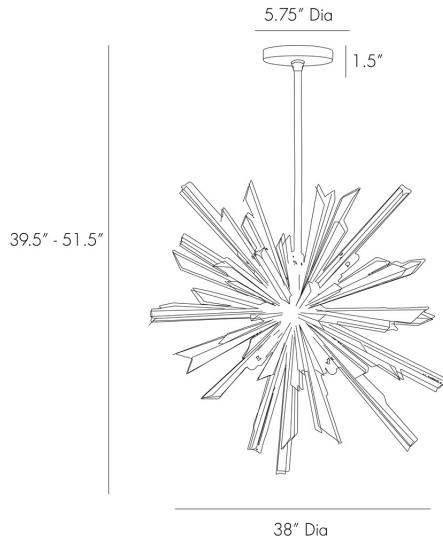

ARTERIOS

Waldorf Large Chandelier

#89029

Depth and scale are transformative features in this eight-light chandelier. Angular steel shards in varying sizes extend from the center, creating a vibrant form finished in antique brass. Clear glass rods are interspersed throughout, adding a nice contrast from the metal. Available in a smaller size or vintage silver finish. Additional pipe available (PIPE-101). Approved for use in covered outdoor areas.

APPEARANCE

Installation Environment:	Residential
Top Coat/Sealant:	Yes
Canopy Finish:	Antique Brass
Canopy Material:	Steel
Installation Environment 1:	Contract
	Suitable
Appearance Finish:	Antique Brass
Finish 1:	Clear
Primary Material:	Steel
Material 1:	Glass
Pipe/Chain Finish:	Antique Brass
Finish will vary:	No

MARKET

Web/Marketing Description:

Depth and scale are transformative features in this eight-light chandelier. Angular steel shards in varying sizes extend from the center, creating a vibrant form finished in antique brass. Clear glass rods are interspersed throughout, adding a nice contrast from the metal. Available in a smaller size or vintage silver

DIMENSION

Overall Adjustable Height: 39.5 - 51.5
Canopy Dimension Dia: 14.605cm
Canopy Dimension H: 2.54cm
Chandelier Dim Dia: 96.52cm
Overall Diameter: 96.52cm

INFO

Intro Date: 10/01/16
Show on Price List: Yes
Show on Web: Yes
Additional Part Number 1: PIPE-101
Additional Part Dims 1: (1) 6" and (1) 12" rods
Additional Part Number 2: PIVOT-103
Additional Part 1- Max Qty: 5
Additional Part Dims 2: 1.5" x 1"
Assembly Required: Yes
Pictured with Bulb: Small Clear Tubular Bulb
Size will vary: No