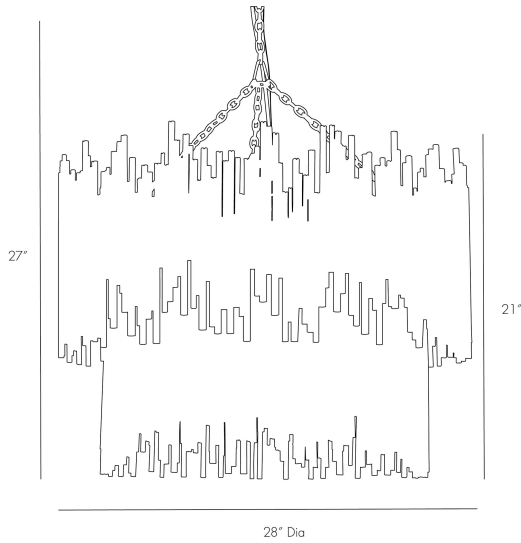

ARTERIOURS

Prescott Two Tiered Pendant #84006

Individual iron rods are welded together and hand-finished with gold leaf to create this two-tier pendant. The entire piece is leafed, all the way up to the ceiling mount. Rustic, yet undeniably elegant. Sheds so much light with eight standard bulbs. Gold leaf finish may vary. Also available in a single tier version (86801), sconce (44322), round mirror in gold leaf (2134) and silver leaf (6863) and oval mirror in gold leaf (6561) silver leaf (6684). Additional chain available (CHN-886).

APPEARANCE

Top Coat/Sealant:	Yes
Canopy Finish:	Gold Leaf
Canopy Material:	Iron
Installation Environment 1:	Contract Suitable
Appearance Finish:	Gold Leaf
Primary Material:	Iron
Finish will vary:	No

CERT

MARKET

Web/Marketing Description:

Individual iron rods are welded together and hand-finished with gold leaf to create this two-tier pendant. The entire piece is leafed, all the way up to the ceiling mount. Rustic, yet undeniably elegant. Sheds so much light with eight standard bulbs. Gold leaf finish may vary. Also available in a single tier version (86801),

Web/Marketing Description Ext:

DIMENSION

Canopy Dimension Dia:	14.605cm
Canopy Dimension H:	2.54cm
Chandelier Dim Dia:	71.12cm
Chandelier Dim H:	53.34cm
Overall Diameter:	71.12cm
Overall Dimension H:	68.58cm