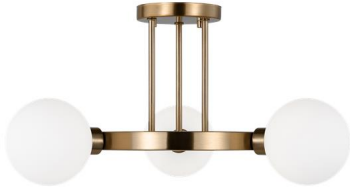

GENERATION LIGHTING

7761603-848: Three Light Semi-Flush Mount

Dimensions:

Diameter:	21"	Wire:	6 1/2" (color/Black/White)
Width:	21"	Mounting Proc.:	Cap Nuts
Height:	10"	Connection:	Mounted To Box

Bulbs:

3 - Halogen G9 T4 40w Max. 120v - Not included

Features:

- Easily converts to LED with optional replacement lamps
- Meets Title 24 energy efficiency standards
- Title 24 compliant if used with Joint Appendix (JA8) approved light bulbs listed in the California Energy Commission Appliance database.

Material List:

1 Body - Steel - Satin Brass

Safety Listing:

Safety Listed for Damp Locations

Collection: Clybourn

UPC #:785652125072

Finish: Satin Brass (848)

Shade / Glass / Diffuser Details:

Part	Material	Finish	Quantity	Item Number	Length	Width	Height	Diameter	Fitter Diameter	Shade Top Length	Shade Top Width	Shade Top Diameter
Shade	Glass	Milk	3				4 3/4	4 3/4				

Backplate / Canopy Details: