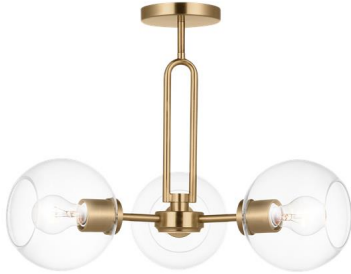

## 7755703-848: Three Light Semi-Flush Convertible Pendant

### Dimensions:

<b>Diameter:</b>	22"	<b>Height Flush:</b>	16 3/4"
<b>Width:</b>	22"	<b>Overall Height:</b>	57 3/8"
<b>Height:</b>	14"	<b>Wire:</b>	72" (color/Clear Silver)
		<b>Mounting Proc.:</b>	Screw Collar - Stem
		<b>Connection:</b>	Mounted To Box

### Features:

- This product may be mounted on a sloped ceiling
- Fixture is dual mount and may be installed semi-flush or as a pendant.
- Easily converts to LED with optional replacement lamps
- Meets Title 24 energy efficiency standards
- Title 24 compliant if used with Joint Appendix (JA8) approved light bulbs listed in the California Energy Commission Appliance database.

### Material List:

- 1 Body - Steel - Satin Brass
- 3 12" Stem - Steel - Satin Brass
- 1 6" Stem - Steel - Satin Brass