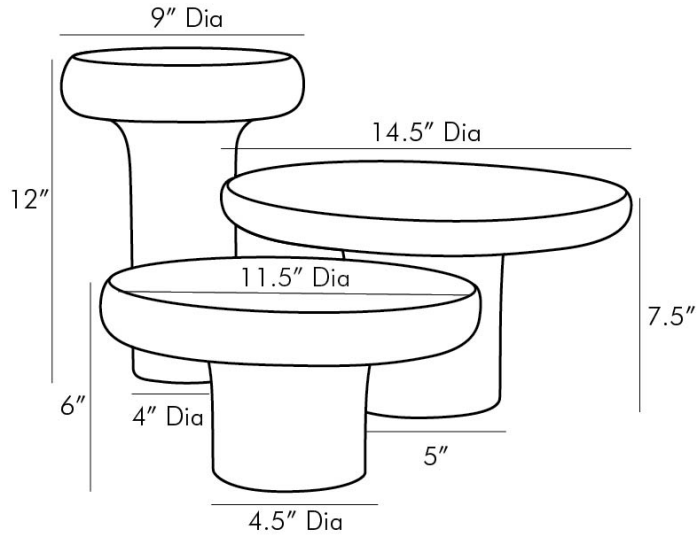

## Phoebe Vases, Set of 3

#7607

Three organic shapes come together in this set of stately maven. Each is crafted in seeded glass, full of texture and movement, with dark smoke, rose smoke and teal smoke tones that recall jeweled treasures. Their magnificent height and scale give them presence in an awe-inspiring way. The stem bases are hollow and open, allowing them to double as vases for a centerpiece spread. Finish may vary.

### DIMENSION

Overall Foot Print Dimensions:	4.5" Dia, 5" Dia, 4" Dia
Set Dimension D:	29.21cm
Set Dimension D1:	36.83cm
Set Dimension D2:	22.86cm

Set Dimension H: 15.24cm  
Set Dimension H1: 19.05cm  
Set Dimension H2: 30.48cm  
Set Dimension W: 29.21cm  
Set Dimension W1: 36.83cm  
Set Dimension W2: 22.86cm

give them presence in an awe-inspiring way. The stem bases are hollow and open, allowing them to double as vases for a centerpiece spread. Finish may vary.