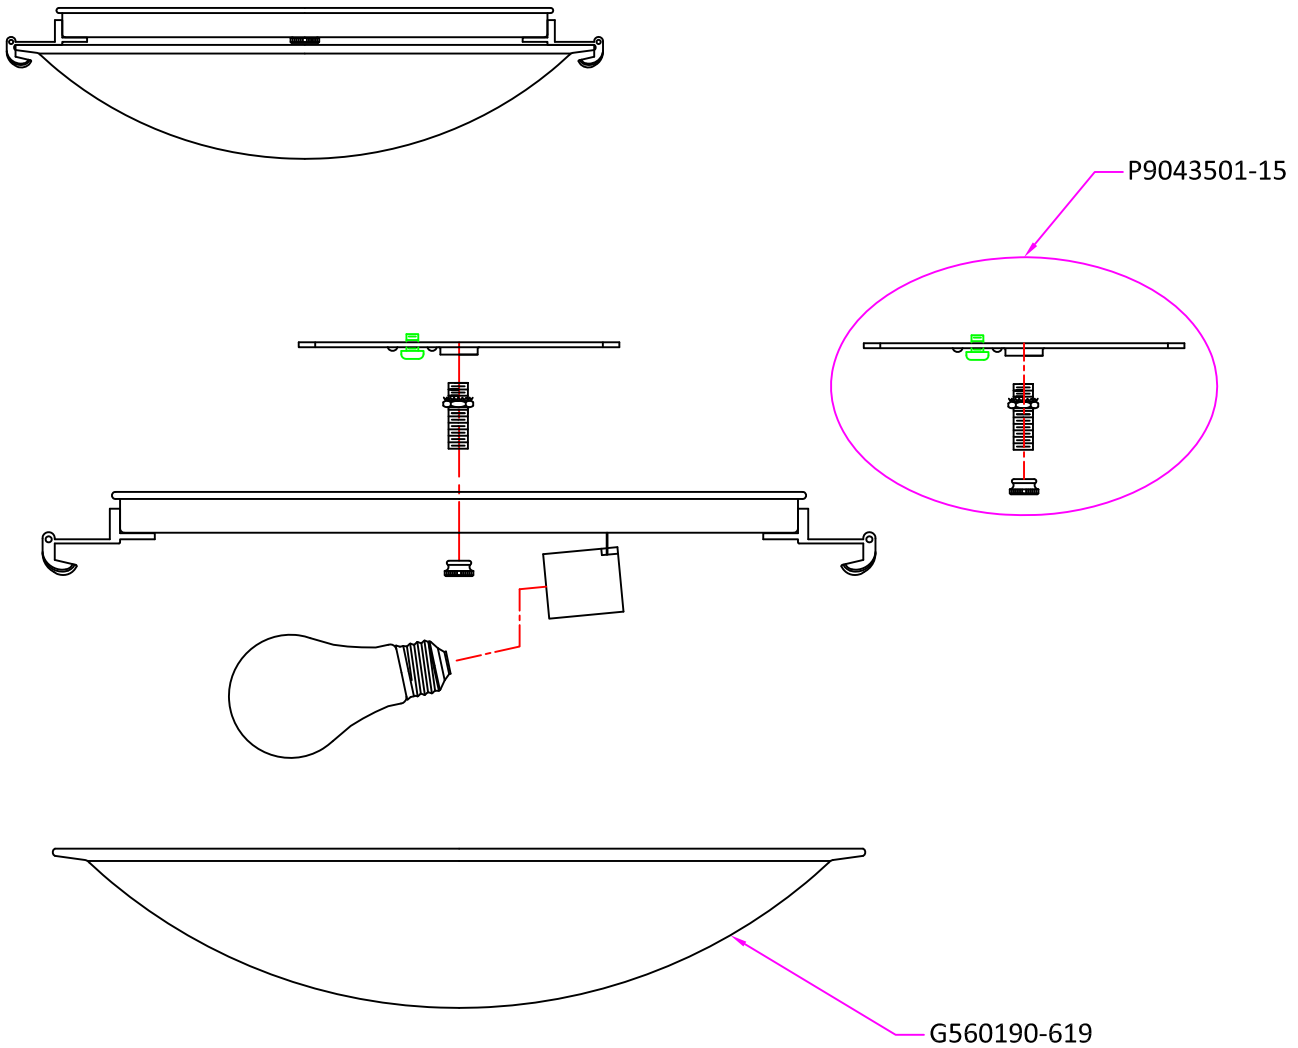

Replacement Parts

7543503

Qty.	Part #	Description
	P9043501-15	Mtg Hardware, including Mtg bar, 1/8-27 nipple, hex nut, washer and Ø9/16" cap nut
	G560190-619	Glass, Ø15 21/32", with 3 1/16" height, Satin Etched

* Note: -xxx: Represents different finish and optional.
Available finish please see P/N shown in the drawing or catalog.

Sea Gull Lighting®

Life Illuminated | Since 1919

www.SeaGullLighting.com