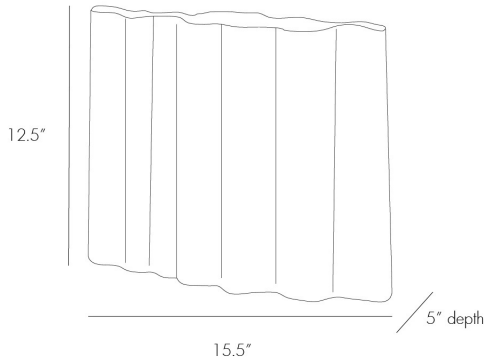

ARTERIOURS

Howey Vase

#7143

Resembling a classic, multi-piped flute, the Howey Vase is a deceptively weighted beauty. Gold glazed porcelain pipes literally come together to create a vase that defies tradition without sacrificing beauty. The vase spreads its flowers or contents out laterally, as opposed to a more traditional, expected vertical vase. Finish may vary.

MARKET

Web/Marketing Description:	Resembling a classic, multi-piped flute, the Howey Vase is a deceptively weighted beauty. Gold glazed porcelain pipes literally come together to create a vase that defies tradition without sacrificing beauty.
----------------------------	--

DIMENSION

Overall Foot Print Dimensions:	15.5x5
Overall Dimension D:	12.7cm
Overall Dimension H:	31.75cm
Overall Dimension W:	39.37cm

Web/Marketing Description Ext: The vase spreads its flowers or contents out laterally, as opposed to a more traditional, expected vertical vase. Finish may vary.