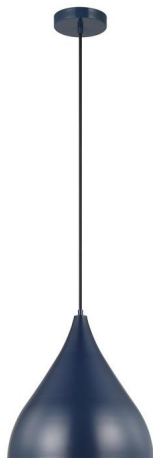

GENERATION LIGHTING

6645301EN3-127: Medium Pendant

Dimensions:

Diameter: 14" **Overall Height:** 152"
Width: 14" **Wire:** 144" (color/Black)
Height: 14" **Mounting Proc.:** Screw(s)
Weight: 3.9 lbs. **Connection:** Mounted To Box
Watts: 9
Lumens: 800

Bulbs:

1 - LED Medium A19 9w Max. 120v - included

Features:

- This product may be mounted on a sloped ceiling
- ENERGY STAR® Qualified
- LED Bulbs are an efficient, versatile and durable light source that deliver exceptional performance.
- Meets Title 24 energy efficiency standards
- Title 24 compliant when used with included Joint Appendix (JA8) approved lamp.

Collection: Oden

UPC #: 785652130205

Finish: Navy (127)

Material List:

1 Body - Steel - Navy
1 Fabric Cord - Fabric - Black

Safety Listing:

Safety Listed for Damp Locations

Instruction Sheets:

Trilingual (English, Spanish, and French) (ODEN_PEND)

Shade / Glass / Diffuser Details:

Part	Material	Finish	Quantity	Item Number	Length	Width	Height	Diameter	Fitter Diameter	Shade Top Length	Shade Top Width	Shade Top Diameter
Shade	Steel	Navy	1				14	14				