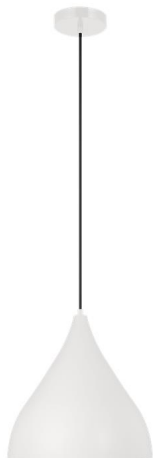

GENERATION LIGHTING

6645301EN3-115: Medium Pendant

Dimensions:

Diameter: 14" **Overall Height:** 152"
Width: 14" **Wire:** 144" (color/Black)
Height: 14" **Mounting Proc.:** Screw(s)
Weight: 3.9 lbs. **Connection:** Mounted To Box
Watts: 9
Lumens: 800

Bulbs:

1 - LED Medium A19 9w Max. 120v - included

Features:

- This product may be mounted on a sloped ceiling
- ENERGY STAR® Qualified
- LED Bulbs are an efficient, versatile and durable light source that deliver exceptional performance.
- Meets Title 24 energy efficiency standards
- Title 24 compliant when used with included Joint Appendix (JA8) approved lamp.

Collection: Oden

UPC #: 785652130182

Finish: Matte White (115)

Material List:

1 Body - Steel - Matte White
1 Fabric Cord - Fabric - Black

Safety Listing:

Safety Listed for Damp Locations

Instruction Sheets:

Trilingual (English, Spanish, and French) (ODEN_PEND)

Shade / Glass / Diffuser Details:

Part	Material	Finish	Quantity	Item Number	Length	Width	Height	Diameter	Fitter Diameter	Shade Top Length	Shade Top Width	Shade Top Diameter
Shade	Steel	Matte White	1				14	14				