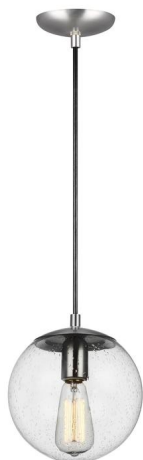

GENERATION LIGHTING

6501801EN7-04: One Light Pendant

Dimensions:

Diameter: 8"
Height: 8 1/2"
Weight: 2 lbs.
Overall Height: 56"
Wire: 54" (color/Black)
Mounting Proc.: Center Lock-Up
Connection: Mounted To Box
Watts: 8
Lumens: 800

Bulbs:

1 - LED Medium A19 8w Max. 120v - included

Features:

- ENERGY STAR® Qualified
- This fixture features mouth-blown glass and slight variations are an inherent part of the handcrafting process.
- LED Bulbs are an efficient, versatile and durable light source that deliver exceptional performance.
- Meets Title 24 energy efficiency standards
- Title 24 compliant when used with included Joint Appendix (JA8) approved lamp.

Collection: Leo - Hanging Globe

Pendant Single Light Satin Aluminum with Clear Seeded Glass.

Versatile Lighting expressions using Pendant Lighting. Decorate with one light fixture finished in Satin Aluminum with Clear Seeded glass. Hangs with sleek black wire for a retro appeal.

Featured in the decorative Leo - Hanging Globe collection

1 A19 Medium 8.5 watt light bulb

Fixture is supplied with 1 light bulb

Clear seeded glass diffuser

ENERGY STAR® Qualified

UPC #:785652069147

Finish: Satin Aluminum (04)