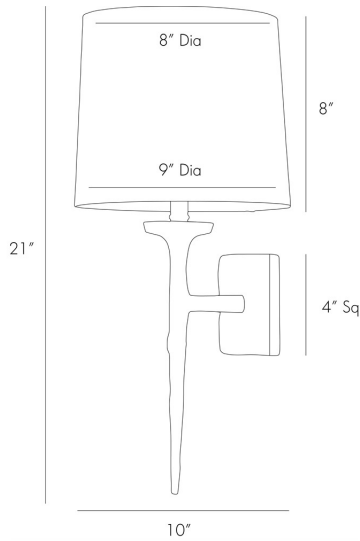

ARTERIOS

Franz Sconce

#49701-362

Brass has been cast to mimic molten metal in this romantic wall sconce. The fluid nature of the matte brass is evocative of Salvador Dali's surreal designs. Topped with an off-white linen Uno mounted shade.

APPEARANCE

Installation Environment:	Residential
Primary Material:	Brass
Finish will vary:	No
Wall Sconce Mount Finish:	Natural Iron
Wall Sconce Mount Material:	Iron
Appearance Finish:	Matte Brass
Backplate Finish:	Matte Brass
Backplate Material:	Brass
Installation Environment 1:	Contract Suitable

CERT

*Approved for Australia:	No
*Approved for Belarus:	No
Approved for Canada:	Yes
*CB Certified:	No
*Approved for European Union:	No
*Approved for Kuwait:	No
*Approved for Kazakhstan:	No
Approved for Mexico:	Yes
*Approved for New Zealand:	No
*Approved for Russian Federati:	No
*Approved for Saudi Arabia:	No

MARKET

Web/Marketing Description:	Brass has been cast to mimic molten metal in this romantic wall sconce. The fluid nature of the matte brass is evocative of Salvador Dali's surreal designs. Topped with an off-white linen Uno mounted shade.

SHADE

Shade Outer Color:	Off-White
Shade Diffuser (Y/N):	No
Shade Bottom Diameter:	9
Shade Side:	8
Shade Top Diameter:	8
Shade Drop:	2.5
Shade Lining Color:	Off-White
Shade Lining Material:	Cotton