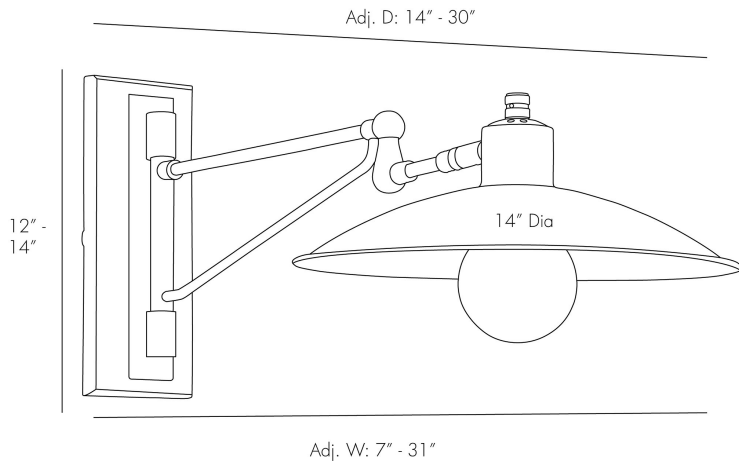

ARTERIOS

Nox Sconce

#49084

Crafted entirely of stainless steel, the mount and arm have a rich bronze finish that is slightly weathered to add to its vintage look. The shade is finished in an antique brass, while the interior is painted in white for added reflective light. It is mounted on an 180° swivel arm and the shade has slight vertical maneuverability. Shown with a 5-inch frosted globe bulb. Also available in pale brass (49172). Approved for use in covered outdoor areas.

MARKET

Web/Marketing Description:

Crafted entirely of stainless steel, the mount and arm have a rich bronze finish that is slightly weathered to add to its vintage look. The shade is finished in an antique brass, while the interior is painted in white for added reflective light.

Web/Marketing Description Ext:

It is mounted on an 180° swivel arm and the shade has slight vertical

*Approved for Saudi Arabia: No

DIMENSION

Overall Adjustable Depth: 0cm - 0cm
Overall Adjustable Height: 0cm - 0cm
Overall Adjustable Width: 0cm - 0cm
Backplate D: 2.54cm
Backplate H: 31.75cm
Backplate W: 11.43cm
Center of Mount (from btm): 15.875cm
Wall Sconce Adjustable: No

INFO

Assembly Required: No
Size will vary: No

maneuverability.
Shown with a
5-inch frosted
globe bulb. Also
available in pale
brass (49172).
Approved for
use in covered
outdoor areas.

SHADE

Shade Diffuser (Y/N): No