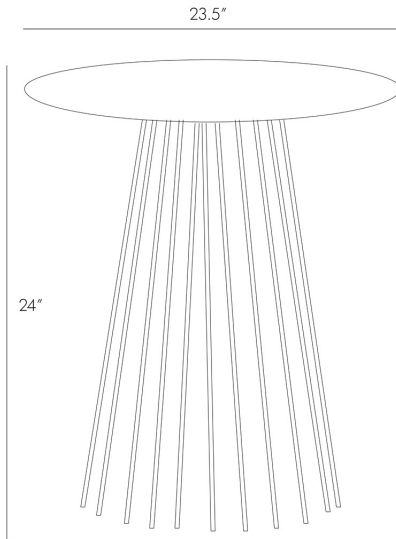

ARTERIOS

Jaime End Table

#4411

Industrial materials and hand-applied techniques update the classic shape of this enviable end table. The chiseled white marble top sits atop a pedestal base with fanned black iron rods. Marble may vary.

MARKET

Web/Marketing Description:	Industrial materials and hand-applied techniques update the classic shape of this enviable end table. The chiseled white marble top sits atop a pedestal base with fanned black iron rods. Marble may vary.
----------------------------	---

DIMENSION

Overall Diameter:	59.69cm
Overall Foot Print Dimensions:	14" Dia
Overall Dimension H:	60.96cm
Table Top Clearance:	60.96cm
Table Top Thickness:	1.27cm
Table Top Dimensions:	23.5" Dia

SHIPPING

Gross Weight (e-ship):	71.5
Net Weight:	49
Truck Ship:	Yes