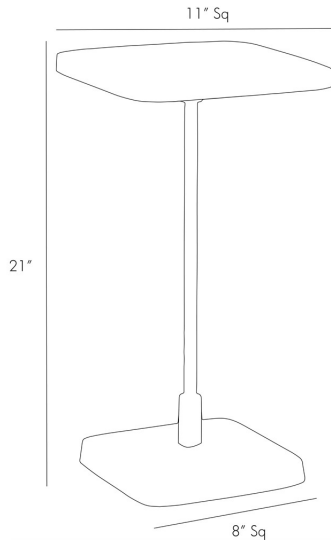

ARTERIOS

Kaela Square Accent Table #4387

Polished brass on the base and lip contrast beautifully with the vintage brass pedestal and black mirror top. Group with the round (4385) and rectangle (4386) counterparts to create the ultimate trifecta.

DIMENSION

Overall Foot Print Dimensions:	8" Sq
Overall Dimension D:	27.94cm
Overall Dimension H:	53.34cm
Overall Dimension W:	27.94cm

INFO

Assembly Required:	Yes
Attribute Additional Info 1:	also available in round (4385) & rectangle (4386)
Bevel:	No
Size will vary:	No

MARKET

Web/Marketing Description:	Polished brass on the base and lip contrast beautifully with the vintage brass pedestal and black mirror top. Group with the round (4385) and rectangle (4386) counterparts to create the ultimate trifecta.
----------------------------	--------------------------------------------------------------------------------------------------------------------------------------------------------------------------------------------------------------

Table Top Clearance: 50.8cm
Table Top Thickness: 2.54cm
Table Top Dimensions: 11" Sq

SHIPPING

Gross Weight (e-ship):	22.5
Inner Box H:	25.5
Inner Box L:	14.25
Inner Box W:	6.25
Net Weight:	19
Truck Ship:	No