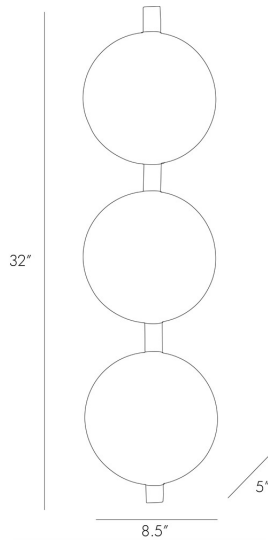

## Diesel Sconce

#42080

A natural iron flat bar anchors three vintage brass hammered plates in this six-light sconce. Each disc conceals two sockets, so light will emanate evenly from each side. Mount across the top of a mirror in the powder room or on either side of a mirror in the hallway.

### MARKET

Web/Marketing Description:	A natural iron flat bar anchors three vintage brass hammered plates in this six-light sconce. Each disc conceals two sockets, so light will emanate evenly from each side. Mount across the top of a mirror in the powder room or on either side of a mirror in the hallway.
Web/Marketing Description Ext:	

## DIMENSION

Backplate Dia: 15.24cm  
Backplate H: 2.54cm  
Center of Mount (from btm): 40.64cm  
Overall Dimension D: 10.16cm  
Overall Dimension H: 81.28cm  
Overall Dimension W: 22.86cm  
Wall Sconce Adjustable: No  
Mount Size Dia: 10.16cm