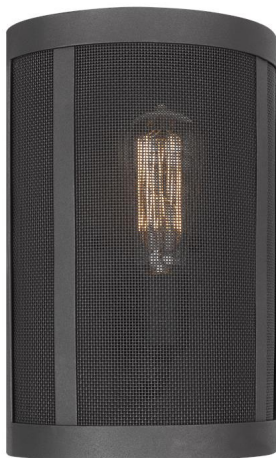

## 4128501EN7-12: One Light Wall / Bath Sconce

### Dimensions:

**Width:** 8"      **Extends:** 3 7/8"  
**Height:** 12"      **Wire:** 6 1/2" (color/Black/White)  
**Weight:** 3.5 lbs.      **Mounting Proc.:** Cap Nuts  
**Connection:** Mounted To Box  
**Watts:** 8  
**Lumens:** 800

**Collection:** Gereon

Featured in the decorative Gereon collection

1 A19 Medium 8.5 watt light bulb

Fixture is supplied with 1 light bulb

Meets American with Disabilities Act standard extension requirements

### Material List:

1 Body - Steel - Black