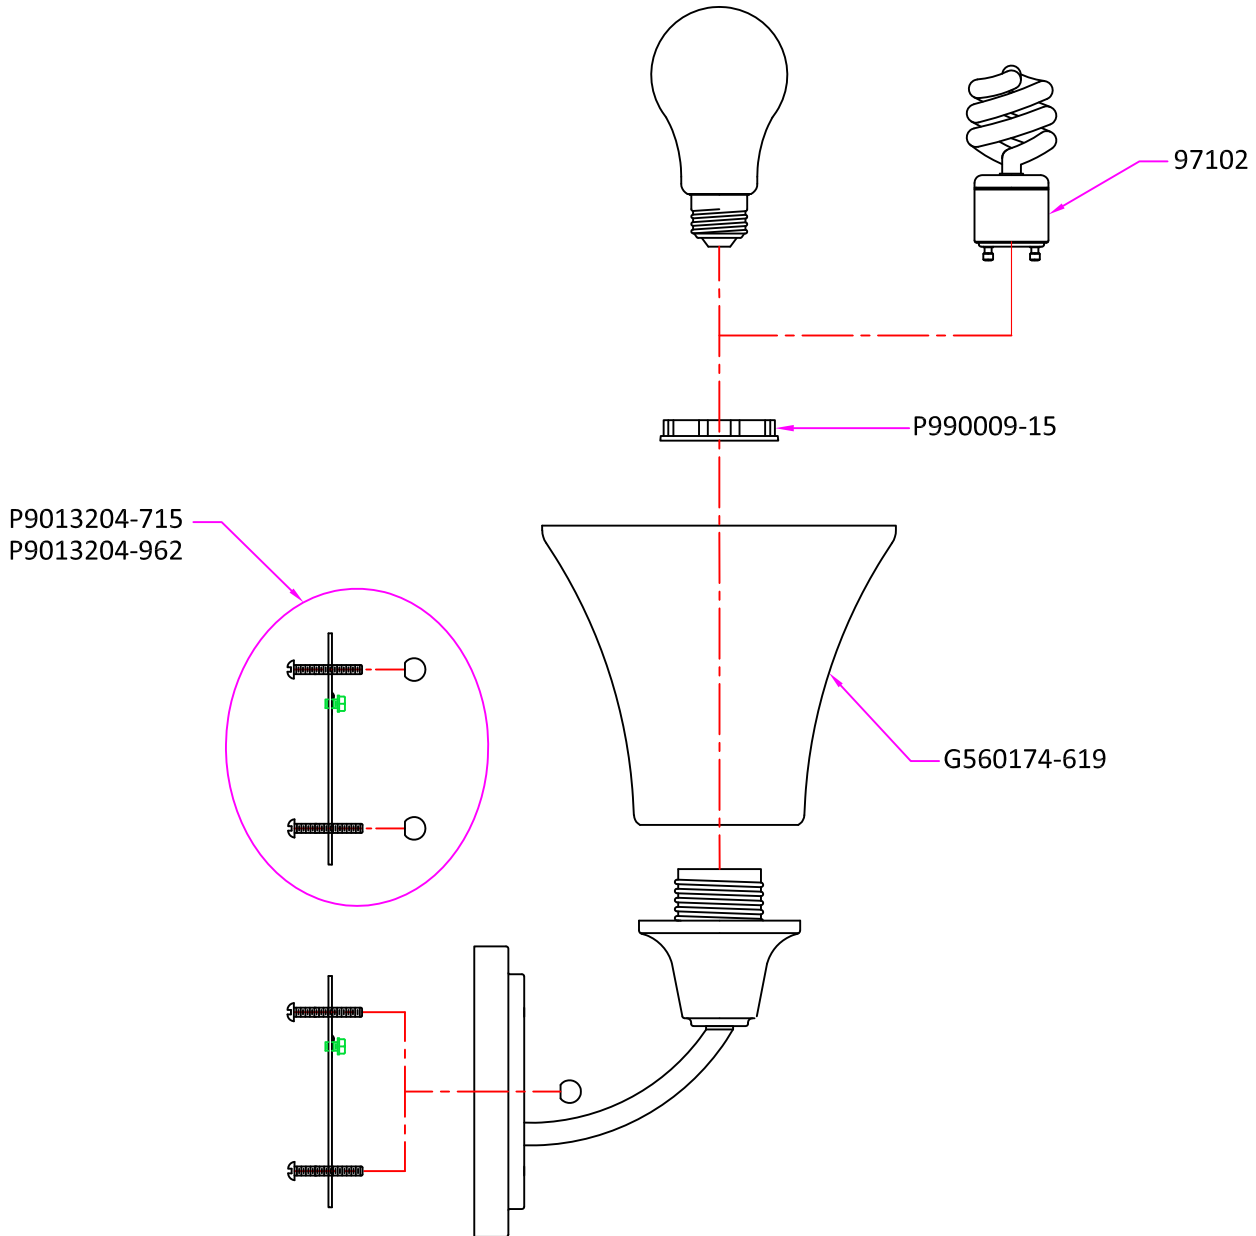

Replacement Parts

4113201 / 4113201BLE

Qty.	Part #	Description
	P9013204-xxx	Mtg Hardware, including Mtg bar, Ball nut $\varnothing 13/32"$ & #8-32 screw, 1 1/4" long
	G560174-619	Glass, $\varnothing 6 1/4"$, with 5 1/4" height, Stain Etched
	P990009-15	Metal Socket Ring, threads to match medium base socket, White
	97102	Self ballasted spiral bulb, GU24, 13W, 2700K color temperature

* Note: -xxx: Represents different finish and optional.
Available finish please see P/N shown in the drawing or catalog.

Sea Gull Lighting®

Life Illuminated | Since 1919

www.SeaGullLighting.com