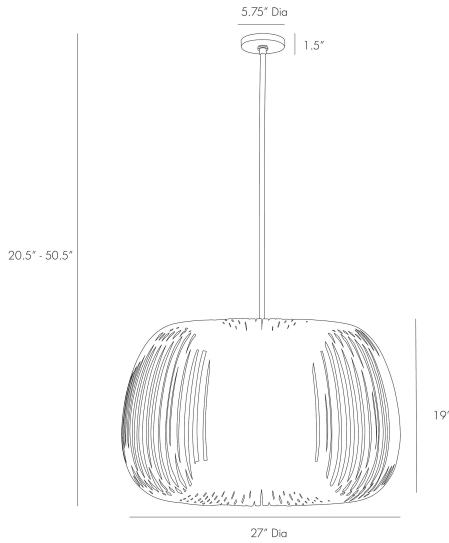

## Mia Pendant

#41005

Like a magnetic field surrounding the central lantern, almost 100 strips of upholstered banding are made to create each of these pendants. The bands are made of a super pliable material and simple beige cotton, the lantern from white cotton and the fixture suspends from a stainless steel stem finished in a warm antique brass. The filtered light comes from a single bulb, casting a wonderful glow and soft, linear shadows. Additional pipe available (PIPE-101).

## DIMENSION

Overall Adjustable Height:	20.5-50.5
Canopy Dimension Dia:	14.605cm
Canopy Dimension H:	3.81cm
Overall Diameter:	68.58cm
Pendant Dim Dia:	68.58cm
Pendant Dim H:	48.26cm