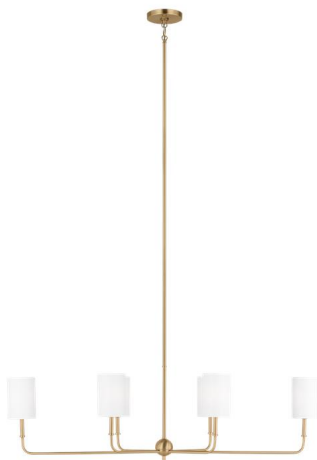

GENERATION LIGHTING

3609306-848: Six Light Linear Chandelier

Collection: Foxdale

UPC #: 785652123665

Finish: Satin Brass (848)

Dimensions:

Length: 14" **Overall Height:** 59 7/8"
Width: 44" **Wire:** 120" (color/Clear Silver)
Height: 14" **Mounting Proc.:** Screw Collar - Stem
Connection: Mounted To Box

Bulbs:

6 - Candelabra Torpedo 60w Max. 120v - Not included

Features:

- Easily converts to LED with optional replacement lamps
- Sloped ceiling mounting hardware included
- Meets Title 24 energy efficiency standards
- Title 24 compliant if used with Joint Appendix (JA8) approved light bulbs listed in the California Energy Commission Appliance database.

Material List:

1 Body - Steel - Satin Brass
 3 12" Stem - Steel - Satin Brass
 1 6" Stem - Steel - Satin Brass

Safety Listing:

Safety Listed for Damp Locations

Shade / Glass / Diffuser Details:

Part	Material	Finish	Quantity	Item Number	Length	Width	Height	Diameter	Fitter Diameter	Shade Top Length	Shade Top Width	Shade Top Diameter
Shade	Fabric	White Linen	5				6	4				4

Backplate / Canopy Details:

Type	Height / Length	Width	Depth	Diameter	Outlet Box Up	Outlet Box Down
Canopy	3/4			5		

Shipping Information:

Package Type	Product #	Quantity	UPC	Length	Width	Height	Cube	Weight	Fr. Class	UPS Ship
Individual	3609306-962	1	785652123665							