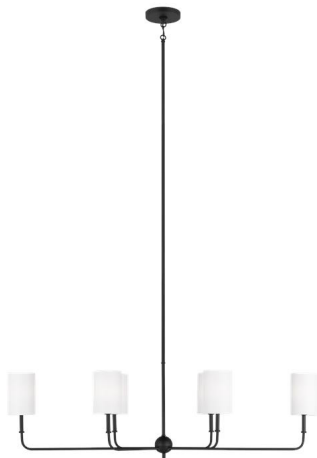

## 3609306-112: Six Light Linear Chandelier

**Collection:** Foxdale

**UPC #:**785652123641

**Finish:** Midnight Black (112)

### Dimensions:

**Length:** 14"      **Overall Height:** 59 7/8"  
**Width:** 44"      **Wire:** 120" (color/Black)  
**Height:** 14"      **Mounting Proc.:** Screw Collar - Stem  
**Connection:** Mounted To Box

### Bulbs:

6 - Candelabra Torpedo 60w Max. 120v - Not included

### Material List:

1 Body - Steel - Midnight Black  
 3 12" Stem - Steel - Midnight Black  
 1 6" Stem - Steel - Midnight Black