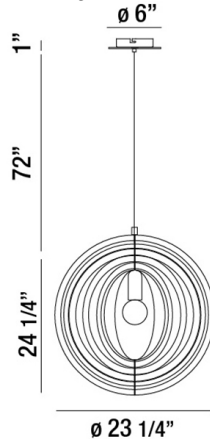

ABRUZZO, 1-LIGHT LARGE PENDANT

Product Details

Item No.	:	31872-010
Finish	:	Wood
Shade	:	Wood
Diameter	:	23.25"
Height	:	24.25"
Est. Weight	:	7.92 lbs
Approval	:	cULus

BULB DETAILS

No. of Bulbs	:	1
Bulb Type	:	A19
Bulb Voltage	:	120V
Bulb Wattage	:	60W
Bulb Socket	:	E26
Input Voltage	:	120V
Dimmable	:	Yes
Bulb Included	:	No

Options Available

ITEM NO.	FINISH	SHADE
31872-010	Wood	Wood

Sleek retractable natural wood rings encase ambient lighting

TECHNICAL DETAILS

Hanging Support Type	:	Wire
Wire Length	:	72"
Power Wire Length	:	72"
Canopy Diameter	:	6"
Canopy Height	:	1"