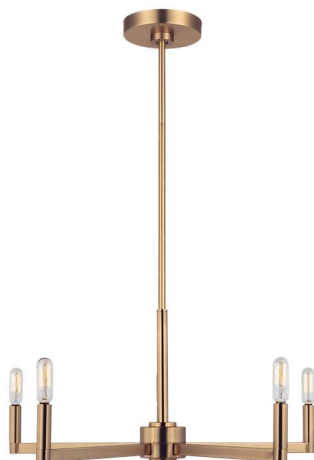

GENERATION LIGHTING

3164205EN-848: Five Light Chandelier

Collection: Fullton

UPC #: 785652128455

Finish: Satin Brass (848)

Dimensions:

Diameter:	24"	Overall Height:	53 7/8"
Width:	24"	Wire:	120" (color/Clear Silver)
Height:	10 1/2"	Mounting Proc.:	Screw Collar - Stem
		Connection:	Mounted To Box
		Watts:	3.5
		Lumens:	350

Bulbs:

5 - LED Candelabra Torpedo 3.5w Max. 120v - included

Features:

- ENERGY STAR® Qualified
- LED Bulbs are an efficient, versatile and durable light source that deliver exceptional performance.
- Sloped ceiling mounting hardware included
- Meets Title 24 energy efficiency standards
- Title 24 compliant when used with included Joint Appendix (JA8) approved lamp.

Material List:

1 Body - Steel - Satin Brass
 3 12" Stem - Steel - Satin Brass
 1 6" Stem - Steel - Satin Brass

Safety Listing:

Safety Listed for Damp Locations

Backplate / Canopy Details:

Type	Height / Length	Width	Depth	Diameter	Outlet Box Up	Outlet Box Down
Canopy	7/8			4 7/8		

Replacement Bulb Data:

Product #		Type	Base	Watts	Watts Consumed	Volts	Hours	Lumens	Temp (°K)	CRI
LTB10C35027CB	Clear Glass Lens	Torpedo	E12 Candelabra	3.5	3.5	120v	25000	350 360°	2700	90

Shipping Information: