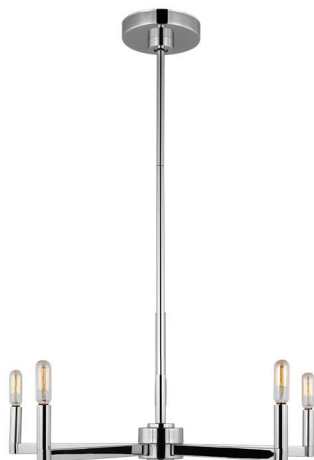

GENERATION LIGHTING

3164205EN-05: Five Light Chandelier

Dimensions:

Diameter:	24"	Overall Height:	53 7/8"
Width:	24"	Wire:	120" (color/Clear Silver)
Height:	10 1/2"	Mounting Proc.:	Screw Collar - Stem
		Connection:	Mounted To Box
		Watts:	3.5
		Lumens:	350

Bulbs:

5 - LED Candelabra Torpedo 3.5w Max. 120v - included

Features:

- ENERGY STAR® Qualified
- LED Bulbs are an efficient, versatile and durable light source that deliver exceptional performance.
- Sloped ceiling mounting hardware included
- Meets Title 24 energy efficiency standards
- Title 24 compliant when used with included Joint Appendix (JA8) approved lamp.

Collection: Fullton

UPC #:785652128431

Finish: Chrome (05)

Material List:

- 1 Body - Steel - Chrome
- 3 12" Stem - Steel - Chrome
- 1 6" Stem - Steel - Chrome

Safety Listing:

Safety Listed for Damp Locations

Backplate / Canopy Details:

Type	Height / Length	Width	Depth	Diameter	Outlet Box Up	Outlet Box Down
Canopy	7/8			4 7/8		

Replacement Bulb Data:

Product #			Type	Base	Watts	Watts Consumed	Volts	Hours	Lumens	Temp (°K)	CRI
LTB10C35027CB	Clear Glass Lens		Torpedo	E12 Candelabra	3.5	3.5	120v	25000	350 360°	2700	90