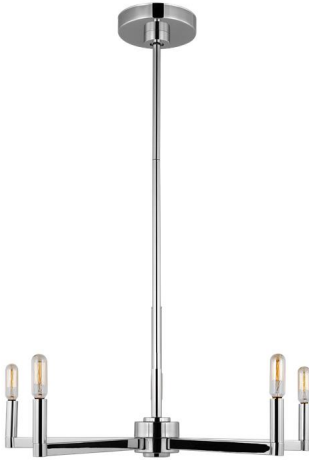

GENERATION LIGHTING

3164205-05: Five Light Chandelier

Collection: Fullton
UPC #:785652123894
Finish: Chrome (05)

Dimensions:

Diameter: 24" **Overall Height:** 53 7/8"
Width: 24" **Wire:** 120" (color/Clear Silver)
Height: 10 1/2" **Mounting Proc.:** Screw Collar - Stem
Connection: Mounted To Box

Bulbs:

5 - Candelabra T8 60w Max. 120v - Not included
 0 - Candelabra Torpedo 60w Max. 120v - Not included

Features:

- Easily converts to LED with optional replacement lamps
- Sloped ceiling mounting hardware included
- Meets Title 24 energy efficiency standards
- Title 24 compliant if used with Joint Appendix (JA8) approved light bulbs listed in the California Energy Commission Appliance database.

Material List:

1 Body - Steel - Chrome
 3 12" Stem - Steel - Chrome
 1 6" Stem - Steel - Chrome

Safety Listing:

Safety Listed for Damp Locations

Backplate / Canopy Details:

| Type | Height / Length | Width | Depth | Diameter | Outlet Box Up | Outlet Box Down |
|--------|-----------------|-------|-------|----------|---------------|-----------------|
| Canopy | 7/8 | | | 4 7/8 | | |