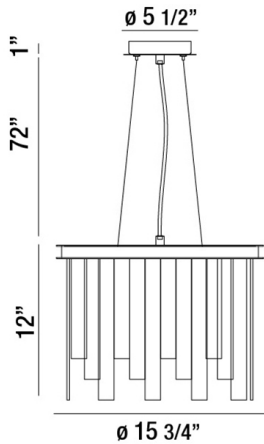

### Product Details

|             |   |           |
|-------------|---|-----------|
| Item No.    | : | 31604-017 |
| Finish      | : | Chrome    |
| Shade       | : | Clear     |
| Diameter    | : | 15.75"    |
| Height      | : | 12"       |
| Est. Weight | : | 24.64 lbs |
| Approval    | : | cETLus    |

### TECHNICAL DETAILS

|                       |   |                |
|-----------------------|---|----------------|
| Hanging Support Type  | : | Aircraft Cable |
| Aircraft Cable Length | : | 72"            |
| Canopy Diameter       | : | 5.5"           |
| Canopy Height         | : | 1"             |