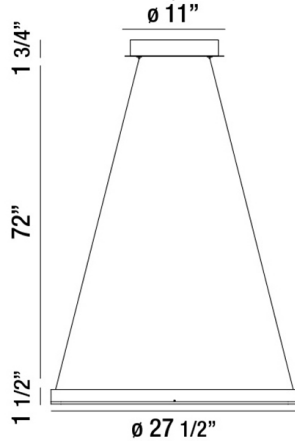

SPUNTO, SMALL LED CHANDELIER SILVER

Product Details

Item No.	:	31471-015
Finish	:	Silver
Shade	:	Opal
Diameter	:	27.5"
Height	:	1.5"
Est. Weight	:	15.62 lbs
Approval	:	cETLus

BULB DETAILS

No. of Bulbs	:	1
Bulb Type	:	LED
Bulb Voltage	:	120V
Bulb Wattage	:	48W
Bulb Socket	:	LED
Input Voltage	:	120V
Dimmable	:	Yes
Lumens	:	1900lm
Kelvin	:	3000K
CRI	:	80+
Bulb Included	:	Yes

Options Available

ITEM NO.	FINISH	SHADE
31471-015	Silver	Opal

Extruded aluminum channel with solid opal lens diffused LED

TECHNICAL DETAILS

Hanging Support Type	:	Aircraft Cable
Aircraft Cable Length	:	72"
Power Wire Length	:	72"
Canopy Diameter	:	11"
Canopy Height	:	1.75"