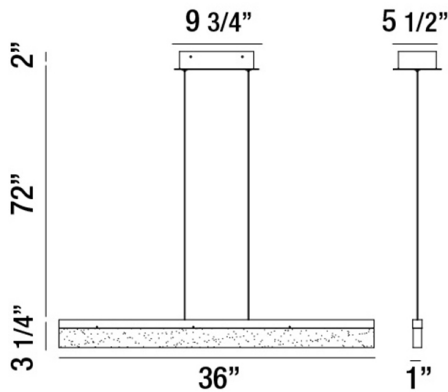

TUNNEL, SMALL LED LINEAR PENDANT

Image type unknown
<http://www.eurofase.com//data/images/white/31467-023.jpg>

Options Available

ITEM NO.	FINISH	SHADE
31467-018	Bronze	Opal White
31467-023	White	Opal

Extruded aluminum channel with solid opal lens diffused LED

Product Details

Item No.	:	31467-023
Finish	:	White
Shade	:	Opal
Length	:	36"
Width	:	1"
Height	:	3.25"
Est. Weight	:	10.12 lbs
Approval	:	cETLus

BULB DETAILS

No. of Bulbs	:	1
Bulb Type	:	LED
Bulb Voltage	:	120V
Bulb Wattage	:	24W
Bulb Socket	:	LED
Input Voltage	:	120V
Dimmable	:	Yes
Lumens	:	1750lm
Kelvin	:	3000K
CRI	:	80+
Bulb Included	:	Yes

TECHNICAL DETAILS

Hanging Support Type	:	Wire
Wire Length	:	72"
Power Wire Length	:	72"
Canopy Length	:	9.75"
Canopy Width	:	5.5"
Canopy Height	:	2"

PROJECT INFORMATION

Job Name: Date: Type:

Comments: