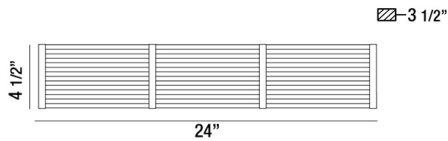

PROJECT INFORMATION

Job Name: Date: Type:

Comments: