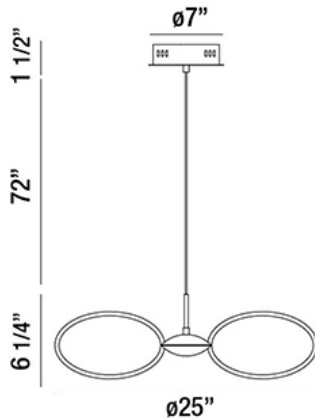

## TELA, 10-LIGHT LED PENDANT

### Product Details

Item No.	:	30039-032
Finish	:	Black
Shade	:	Frosted
Diameter	:	25"
Height	:	6.25"
Est. Weight	:	9.46 lbs
Approval	:	cETLus

### TECHNICAL DETAILS

Hanging Support Type	:	Wire
Wire Length	:	72"
Canopy Diameter	:	7"
Canopy Height	:	2.5"