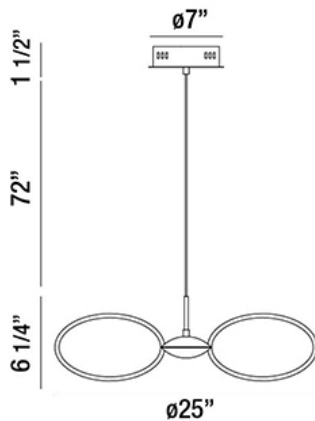

## TELA, 10-LIGHT LED PENDANT

### Product Details

Item No.	:	30039-025
Finish	:	White
Shade	:	Frosted
Diameter	:	25"
Height	:	6.25"
Est. Weight	:	9.46 lbs
Approval	:	cETLus

### TECHNICAL DETAILS

Hanging Support Type	:	Wire
Wire Length	:	72"
Canopy Diameter	:	7"
Canopy Height	:	2.5"