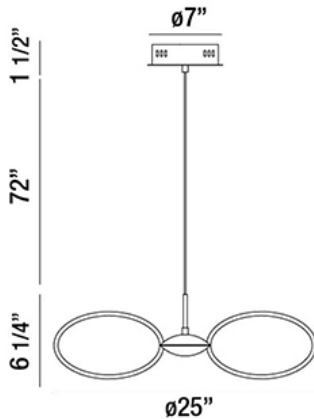

## TELA, 10-LIGHT LED PENDANT

### Product Details

Item No.	:	30039-018
Finish	:	Gold
Shade	:	Frosted
Diameter	:	25"
Height	:	6.25"
Est. Weight	:	9.46 lbs
Approval	:	cETLus

### TECHNICAL DETAILS

Hanging Support Type	:	Wire
Wire Length	:	72"
Canopy Diameter	:	7"
Canopy Height	:	2.5"