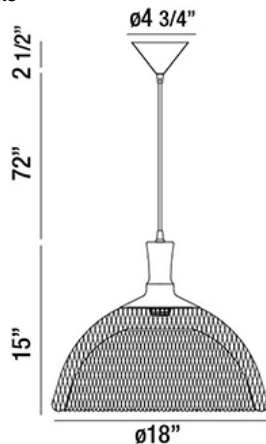

## FILO, 1-LIGHT LARGE PENDANT

### Product Details

Item No.	:	30011-021
Finish	:	Bronze
Shade	:	Meshed Metal Shade
Diameter	:	18"
Height	:	15"
Est. Weight	:	7.04 lbs
Approval	:	cETLus

### TECHNICAL DETAILS

Hanging Support Type	:	Wire
Wire Length	:	72"
Canopy Diameter	:	4.75"
Canopy Height	:	2.5"