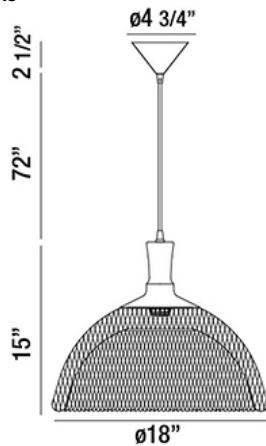

FILO, 1-LIGHT LARGE PENDANT

Product Details

Item No.	:	30011-014
Finish	:	Chrome
Shade	:	Meshed Metal Shade
Diameter	:	18"
Height	:	15"
Est. Weight	:	7.04 lbs
Approval	:	cETLus

BULB DETAILS

No. of Bulbs	:	1
Bulb Type	:	EDISON BULB
Bulb Voltage	:	120V
Bulb Wattage	:	60W
Bulb Socket	:	E26
Input Voltage	:	120V
Dimmable	:	Yes
Bulb Included	:	Yes

Options Available

ITEM NO.	FINISH	SHADE
30011-014	Chrome	Meshed Metal Shade
30011-021	Bronze	Meshed Metal Shade

Double layered wire meshed metal shade with complimentary finished metal accents

TECHNICAL DETAILS

Hanging Support Type	:	Wire
Wire Length	:	72"
Canopy Diameter	:	4.75"
Canopy Height	:	2.5"

PROJECT INFORMATION

Job Name: Date: Type:

Comments: