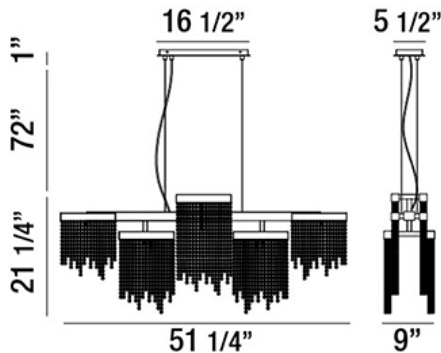

ROSSI, 10-LIGHT LINEAR LED CHANDELIER

Product Details

Item No.	:	30005-013
Finish	:	Chrome
Shade	:	Clear Crystal
Length	:	51.25"
Width	:	9"
Height	:	21.25"
Est. Weight	:	42.02 lbs
Approval	:	cETLus

BULB DETAILS

No. of Bulbs	:	10
Bulb Type	:	LED
Bulb Voltage	:	120V
Bulb Wattage	:	10W
Bulb Socket	:	LED
Input Voltage	:	120V
Dimmable	:	Yes
Lumens	:	8000lm
Kelvin	:	3000K
CRI	:	80+
Bulb Included	:	Yes

Options Available

ITEM NO.	FINISH	SHADE
30005-013	Chrome	Clear Crystal

Geometric curtains of crystal beading cascading from an LED lit polished chrome frame

TECHNICAL DETAILS

Hanging Support Type	:	Aircraft Cable
Aircraft Cable Length	:	72"
Canopy Length	:	16.5"
Canopy Width	:	5.5"
Canopy Height	:	1"