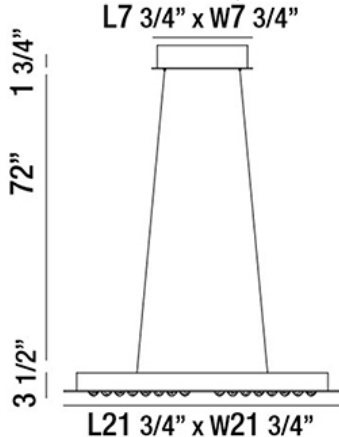

DENSO, 4-LIGHT SQUARE LED CHANDELIER

Product Details

Item No.	:	29117-017
Finish	:	Chrome
Shade	:	Glass Diffuser
Length	:	21.75"
Width	:	21.75"
Height	:	3.5"
Est. Weight	:	35.2 lbs
Approval	:	cETLus

BULB DETAILS

No. of Bulbs	:	4
Bulb Type	:	LED
Bulb Voltage	:	120V
Bulb Wattage	:	24W
Bulb Socket	:	LED
Input Voltage	:	120V
Dimmable	:	Yes
Lumens	:	11500lm
Kelvin	:	3000K
CRI	:	80+
Bulb Included	:	Yes

Options Available

ITEM NO.	FINISH	SHADE
29117-017	Chrome	Glass Diffuser

Casted piastra glass diffuser embedded in a polished chrome frame

TECHNICAL DETAILS

Hanging Support Type	:	Aircraft Cable
Aircraft Cable Length	:	72"
Power Wire Length	:	72"
Canopy Length	:	7.75"
Canopy Width	:	7.75"
Canopy Height	:	1.75"