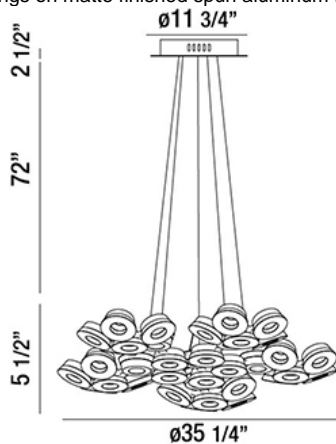

## GLENDALE, 30-LIGHT LED CHANDELIER

### Product Details

Item No.	:	29094-028
Finish	:	Black
Shade	:	Frosted
Diameter	:	35.25"
Height	:	5.5"
Est. Weight	:	31.46 lbs
Approval	:	cETLus

### BULB DETAILS

No. of Bulbs	:	30
Bulb Type	:	LED
Bulb Voltage	:	120V
Bulb Wattage	:	2.4W
Bulb Socket	:	LED
Input Voltage	:	120V
Dimmable	:	Yes
Lumens	:	4710lm
Kelvin	:	4200K
CRI	:	80+
Bulb Included	:	Yes

### TECHNICAL DETAILS

Hanging Support Type	:	Aircraft Cable
Aircraft Cable Length	:	72"
Power Wire Length	:	72"
Canopy Diameter	:	11.75"
Canopy Height	:	2.5"