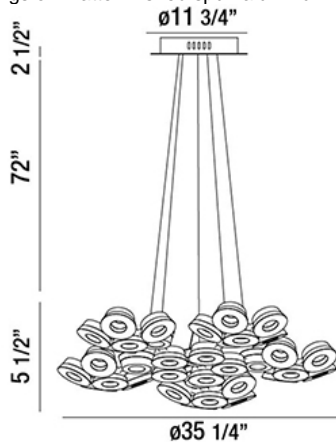

GLENDALE, 30-LIGHT LED CHANDELIER

Options Available

ITEM NO.	FINISH	SHADE
29094-011	White	Frosted
29094-028	Black	Frosted
29094-035	Gold	Frosted

LED illuminated rings on matte finished spun aluminum frame

Product Details

Item No.	:	29094-011
Finish	:	White
Shade	:	Frosted
Diameter	:	35.25"
Height	:	5.5"
Est. Weight	:	31.46 lbs
Approval	:	cETLus

BULB DETAILS

No. of Bulbs	:	30
Bulb Type	:	LED
Bulb Voltage	:	120V
Bulb Wattage	:	2.4W
Bulb Socket	:	LED
Input Voltage	:	120V
Dimmable	:	Yes
Lumens	:	4710lm
Kelvin	:	4200K
CRI	:	80+
Bulb Included	:	Yes

TECHNICAL DETAILS

Hanging Support Type	:	Aircraft Cable
Aircraft Cable Length	:	72"
Power Wire Length	:	72"
Canopy Diameter	:	11.75"
Canopy Height	:	2.5"

PROJECT INFORMATION

Job Name: Date: Type:

Comments: