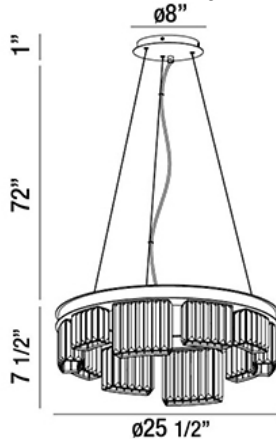

LUMINO, 10-LIGHT CHANDELIER

Product Details

Item No.	:	29079-018
Finish	:	Chrome
Shade	:	Clear Crystal
Diameter	:	25.5"
Height	:	7.5"
Est. Weight	:	43.34 lbs
Approval	:	cETLus

BULB DETAILS

No. of Bulbs	:	10
Bulb Type	:	G9
Bulb Wattage	:	40W
Bulb Socket	:	G9
Input Voltage	:	120V
Dimmable	:	Yes
Bulb Included	:	Yes

Options Available

ITEM NO.	FINISH	SHADE
29079-018	Chrome	Clear Crystal

Polished chrome frame decorated with clear glass inset prisms

TECHNICAL DETAILS

Hanging Support Type	:	Aircraft Cable
Aircraft Cable Length	:	72"
Canopy Diameter	:	8"
Canopy Height	:	1"