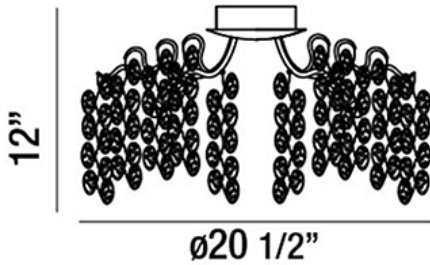

Options Available

ITEM NO.	FINISH	SHADE
29056-019	Gold	Clear And Amber

Intricate gold metal wire frame adorned by delicately hand strung glass wafers