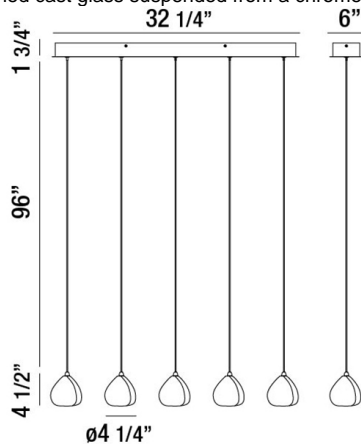

TECHNICAL DETAILS

Hanging Support Type	:	Wire
Wire Length	:	96"
Canopy Length	:	32.25"
Canopy Width	:	6"
Canopy Height	:	1.75"

Translucent polished cast glass suspended from a chrome canopy