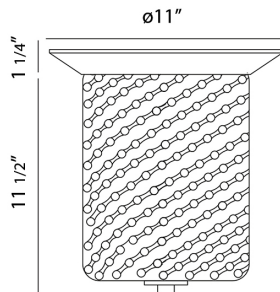

ELLI, 3-LIGHT FLUSHMOUNT

Product Details

| | | |
|-------------|---|-------------|
| Item No. | : | 28044-017 |
| Finish | : | Chrome |
| Shade | : | Clear Glass |
| Diameter | : | 11" |
| Height | : | 11" |
| Est. Weight | : | 7.7 lbs |
| Approval | : | cULus |

BULB DETAILS

| | | |
|---------------|---|------|
| No. of Bulbs | : | 3 |
| Bulb Type | : | B10 |
| Bulb Voltage | : | 120V |
| Bulb Wattage | : | 60W |
| Bulb Socket | : | E12 |
| Input Voltage | : | 120V |
| Dimmable | : | Yes |
| Bulb Included | : | No |

Options Available

| ITEM NO. | FINISH | SHADE |
|-----------|--------|-------------|
| 28044-017 | Chrome | Clear Glass |

Blown clear textured glass diffuser with chrome base

TECHNICAL DETAILS

| | | |
|-----------------|---|-------|
| Canopy Diameter | : | 11" |
| Canopy Height | : | 1.25" |