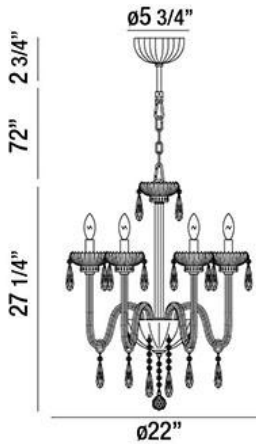

VILLA, 6-LIGHT CHANDELIER

Product Details

Item No.	:	26237-015
Finish	:	Chrome
Shade	:	Clear Crystal
Diameter	:	22"
Height	:	27.25"
Est. Weight	:	25.06 lbs
Approval	:	cULus

BULB DETAILS

No. of Bulbs	:	6
Bulb Type	:	B10
Bulb Voltage	:	120V
Bulb Wattage	:	60W
Bulb Socket	:	E12
Input Voltage	:	120V
Dimmable	:	Yes
Bulb Included	:	No

Options Available

ITEM NO.	FINISH	SHADE
26237-015	Chrome	Clear Crystal

Clear crystal glass arms and bobeches with crystal and chrome accents

TECHNICAL DETAILS

Hanging Support Type	:	Chain
Chain Length	:	72"
Canopy Diameter	:	5.75"
Canopy Height	:	2.75"