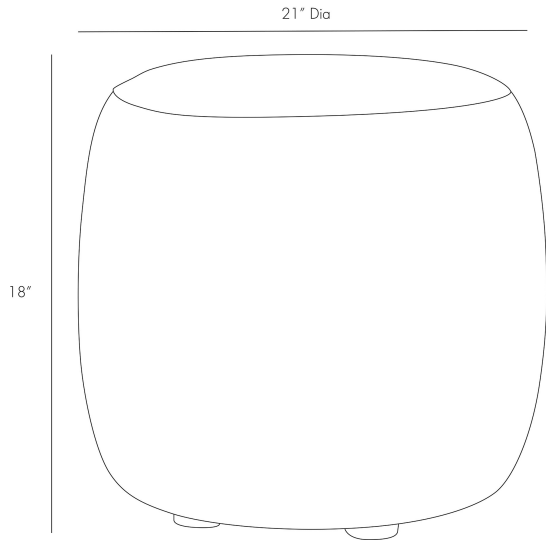

ARTERIORS

Owen Ottoman

#2328

This overstuffed hide stool is soft to the touch and a plush place to rest your feet. Swatches of hide ranging in tones from deep mocha to an auburn caramel dapple the surface in natural grain and texture. Each one, no matter the tones, has a beautiful finish, carefully upholstered with an almost hidden interior stitch. The drum structure rests on disk feet wrapped in top grain leather. Hide tones, patterns and textures will vary.

APPEARANCE

Appearance Finish: Brown and White Hide
Primary Material: Hide
Finish will vary: Yes

INFO

Assembly Required: No
Size will vary: No

CERT

*Approved for Australia: Yes
Approved for Canada: Yes
*Approved for European Union: Yes
*Approved for Kazakhstan: Yes
Approved for Mexico: Yes
*Approved for New Zealand: Yes
*Approved for Russian Federati: Yes

MARKET

Web/Marketing Description: This overstuffed hide stool is soft to the touch and a plush place to rest your feet. Swatches of hide ranging in tones from deep mocha to an auburn caramel dapple the surface in natural grain and texture. Each one, no matter the tones, has a beautiful finish,

Web/Marketing Description Ext:

DIMENSION

Overall Diameter: 53.34cm
Overall Foot Print Dimensions: 45.72cm
Overall Dimension H: 45.72cm