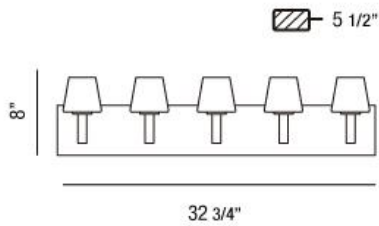

ANGLO, 5-LIGHT BATHBAR

Product Details

Item No.	:	23044-029
Finish	:	Satin Nickel
Shade	:	White
Width	:	32.75"
Height	:	8"
Max Extension	:	5.5"
Est. Weight	:	11.88 lbs
Approval	:	cETLus

BULB DETAILS

No. of Bulbs	:	5
Bulb Type	:	G9
Bulb Voltage	:	120V
Bulb Wattage	:	60W
Bulb Socket	:	G9
Input Voltage	:	120V
Dimmable	:	Yes
Bulb Included	:	Yes

Options Available

ITEM NO.	FINISH	SHADE
23044-012	Chrome	White
23044-029	Satin Nickel	White

Tapered cube opal glass diffuser with polished chrome or nickel backplate

TECHNICAL DETAILS

Power Wire Length	:	6"
Canopy Length	:	32"
Canopy Width	:	4.5"
Canopy Height	:	0.75"