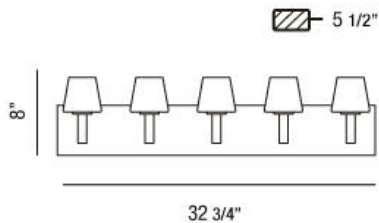

ANGLO, 5-LIGHT BATHBAR

Product Details

Item No.	:	23044-012
Finish	:	Chrome
Shade	:	White
Width	:	32.75"
Height	:	8"
Max Extension	:	5.5"
Est. Weight	:	11.88 lbs
Approval	:	cETLus

BULB DETAILS

No. of Bulbs	:	5
Bulb Type	:	G9
Bulb Voltage	:	120V
Bulb Wattage	:	60W
Bulb Socket	:	G9
Input Voltage	:	120V
Dimmable	:	Yes
Bulb Included	:	Yes

Options Available

ITEM NO.	FINISH	SHADE
23044-012	Chrome	White
23044-029	Satin Nickel	White

Tapered cube opal glass diffuser with polished chrome or nickel backplate

TECHNICAL DETAILS

Power Wire Length	:	6"
Canopy Length	:	32"
Canopy Width	:	4.5"
Canopy Height	:	0.75"