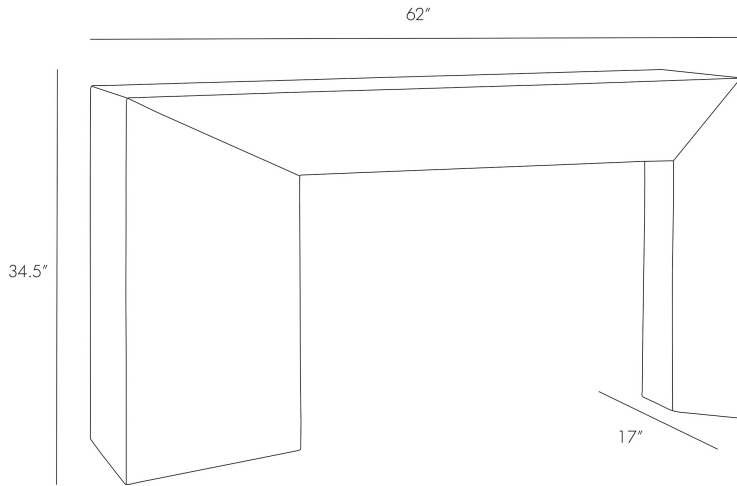

ARTERIORS

Mckinley Console

#2240

Geometric angles, super sleek lines and a deep ebony finish make this a standout console. The light catches angled planes to reveal a tapered design from outside in, with asymmetrical legs that lend a contemporary edge. The blackened iron finish, almost mesmerizing, is a chemical reaction finish that not only gives it a moody side, but also keeps the table from corrosion. This is a statement piece for almost any space.

DIMENSION

Overall Dimension D:	43.18cm
Overall Dimension H:	87.63cm
Overall Dimension W:	157.48cm
Table Top Clearance:	60.96cm

INFO

Assembly Required:	No
Bevel:	No
Size will vary:	No

MARKET

Web/Marketing Description:	Geometric angles, super sleek lines and a deep ebony finish make this a standout console. The light catches angled planes to reveal a tapered design from outside in, with asymmetrical legs that lend a contemporary edge. The
Web/Marketing Description Ext:	