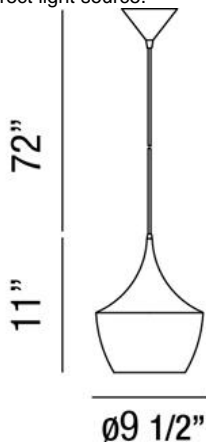

TECHNICAL DETAILS

Hanging Support Type	:	Wire
Wire Length	:	72"

A collection of European inspired shaped pendants richly finished and providing an indirect light source.