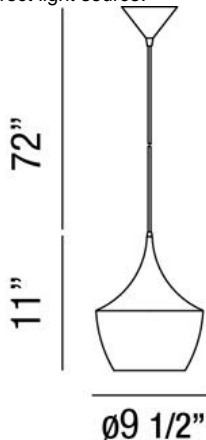

TECHNICAL DETAILS

Hanging Support Type	:	Wire
Wire Length	:	72"

A collection of European inspired shaped pendants richly finished and providing an indirect light source.