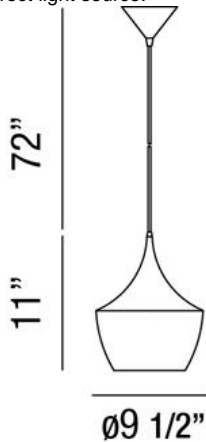

TECHNICAL DETAILS

Hanging Support Type	:	Wire
Wire Length	:	72"

A collection of European inspired shaped pendants richly finished and providing an indirect light source.